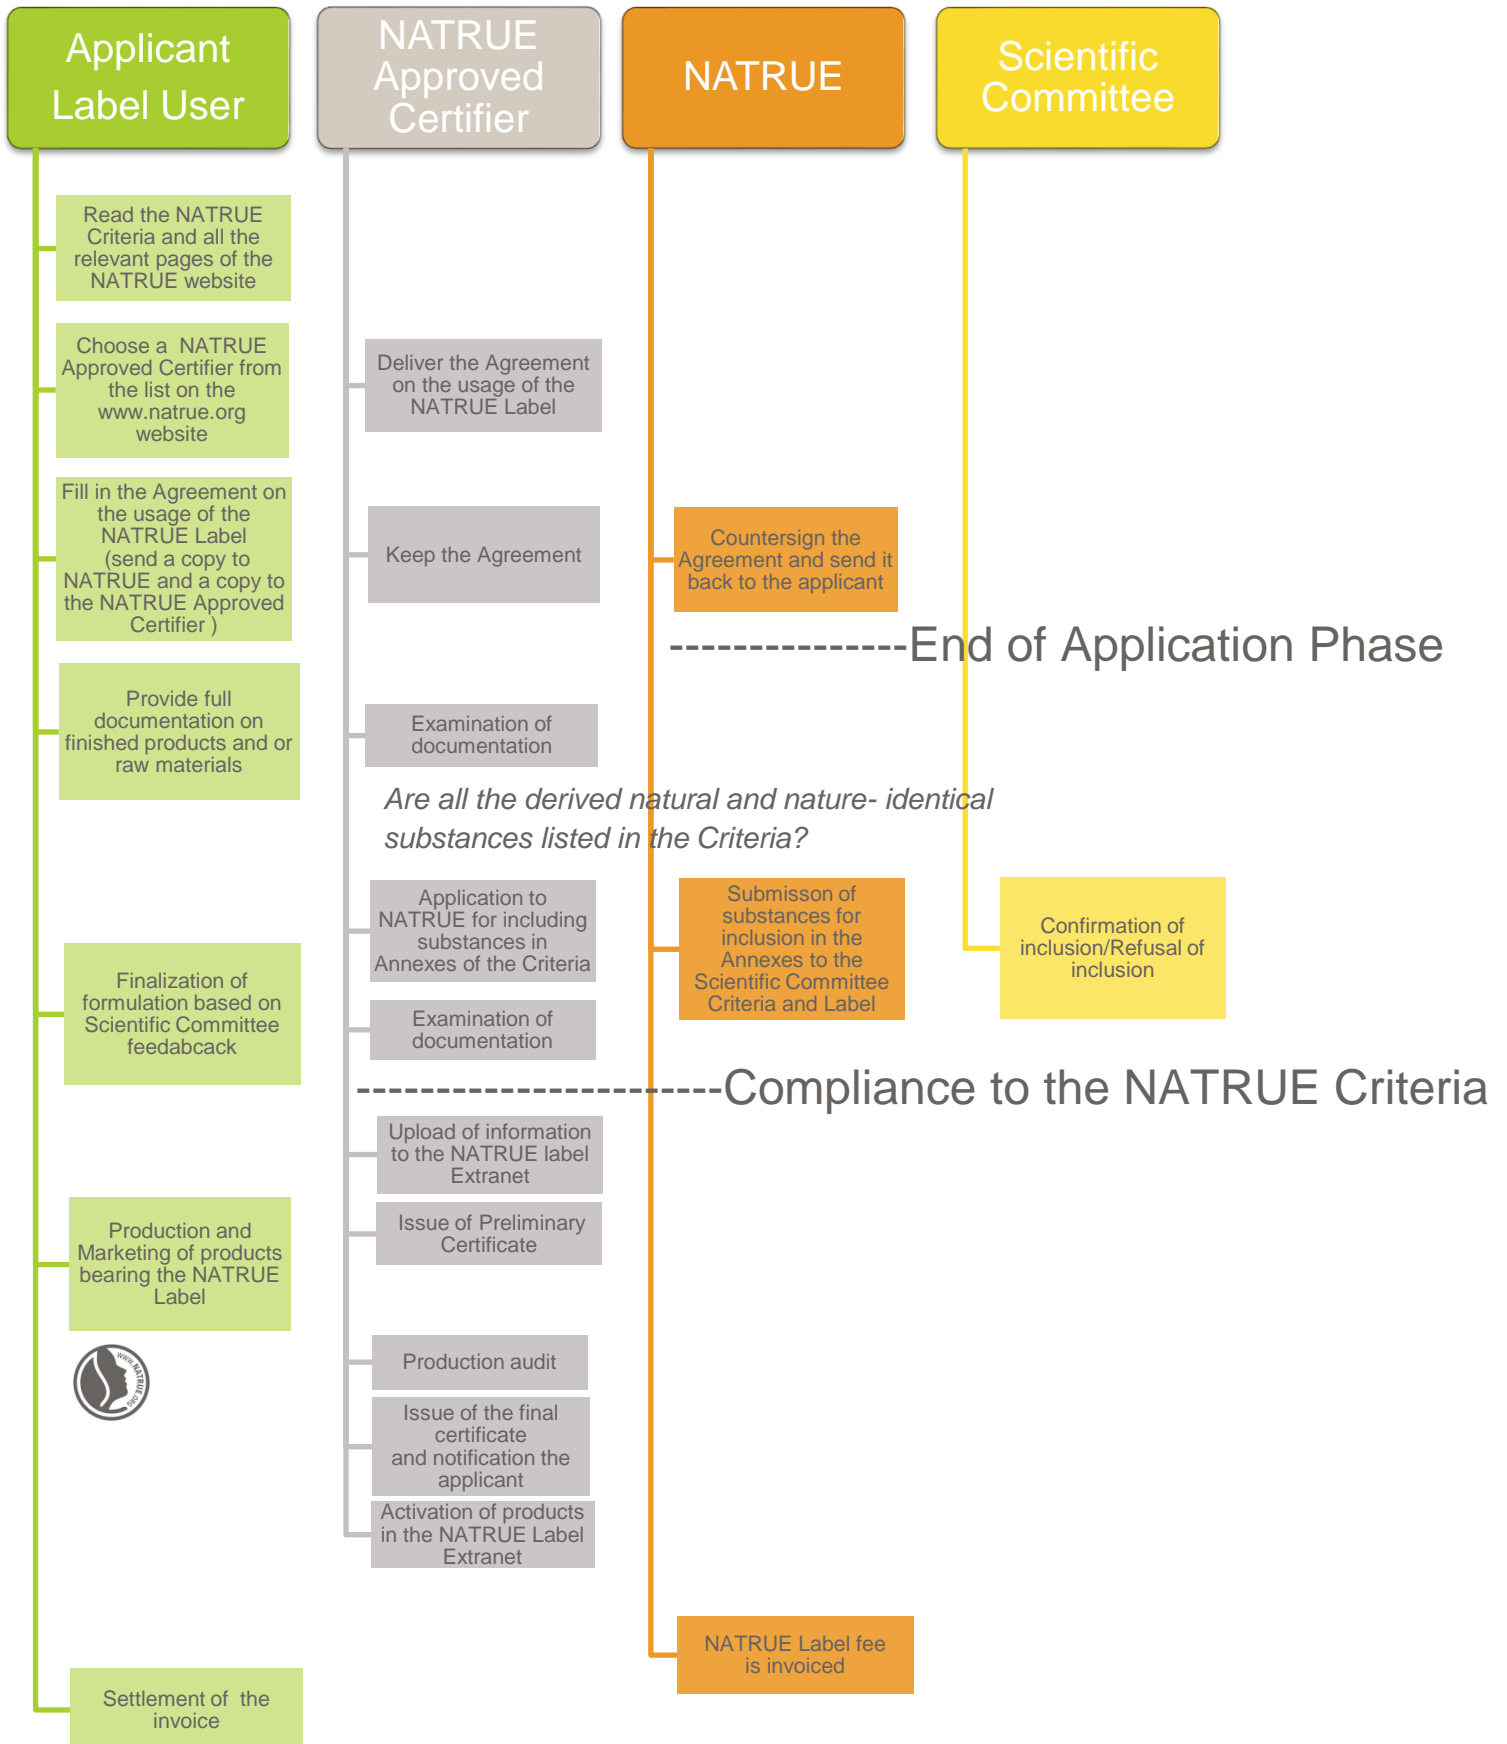

Annex D Flow Chart

How the NATRUE Label scheme works?

Welcome as NATRUE Label User!